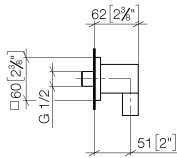

Wall elbow - Chrome

IMO

28 450 980

- 3/8" shower outlet
- rosette 60 x 60 mm
- 1/2" connection

Intrinsic protection against back flow.

Fits: IMO, MEM, CL.1, CYO

	Chrome	28 450 980-00
	Brushed Platinum	28 450 980-06
	Platinum	28 450 980-08
	Durabress (23kt Gold)	28 450 980-09
	Dark Chrome	28 450 980-19
	Brushed Light Gold	28 450 980-27
	Brushed Durabress (23kt Gold)	28 450 980-28
	Matte Black	28 450 980-33
	Brushed Champagne (22kt Gold)	28 450 980-46
	Champagne (22kt Gold)	28 450 980-47
	Brushed Chrome	28 450 980-93
	Brushed Dark Platinum	28 450 980-99

Recommended miscellaneous

- Concealed wall elbow -** 35 085 970 90
- max. recess depth 163 mm
 - min. recess depth 90 mm

28 450 980

mm [inches]

Flow rate chart

Certificates

IAPMO_4976 (5). Belgaqua_22_280_2 WRAS_2310091. WRAS_1807022.
7_7.

28 450 980

Spare parts list

No.	Item Number	Name	Quantity used	Delivery time
1	09 16 01 014 90	ring	1	2
2	90 23 01 141 00 90	back-flow preventer	1	2
3	09 24 03 116 20 90	nipple	1	2
4	09 14 10 008 90	seal	1	2
5	09 14 10 142 90	seal	1	2
6	09 30 30 054 90	screw	1	2
7	09 31 11 026 90	pin	1	2
8	09 27 82 006-00	rosette	1	10
9	09 11 03 046-00	connection	1	10
10	09 31 11 005 90	pin	1	2
11	90 14 10 077 00 90	seal	1	2
12	09 24 03 107 20 90	nipple	1	2
13	90 21 02 069 00-00	cover	1	10